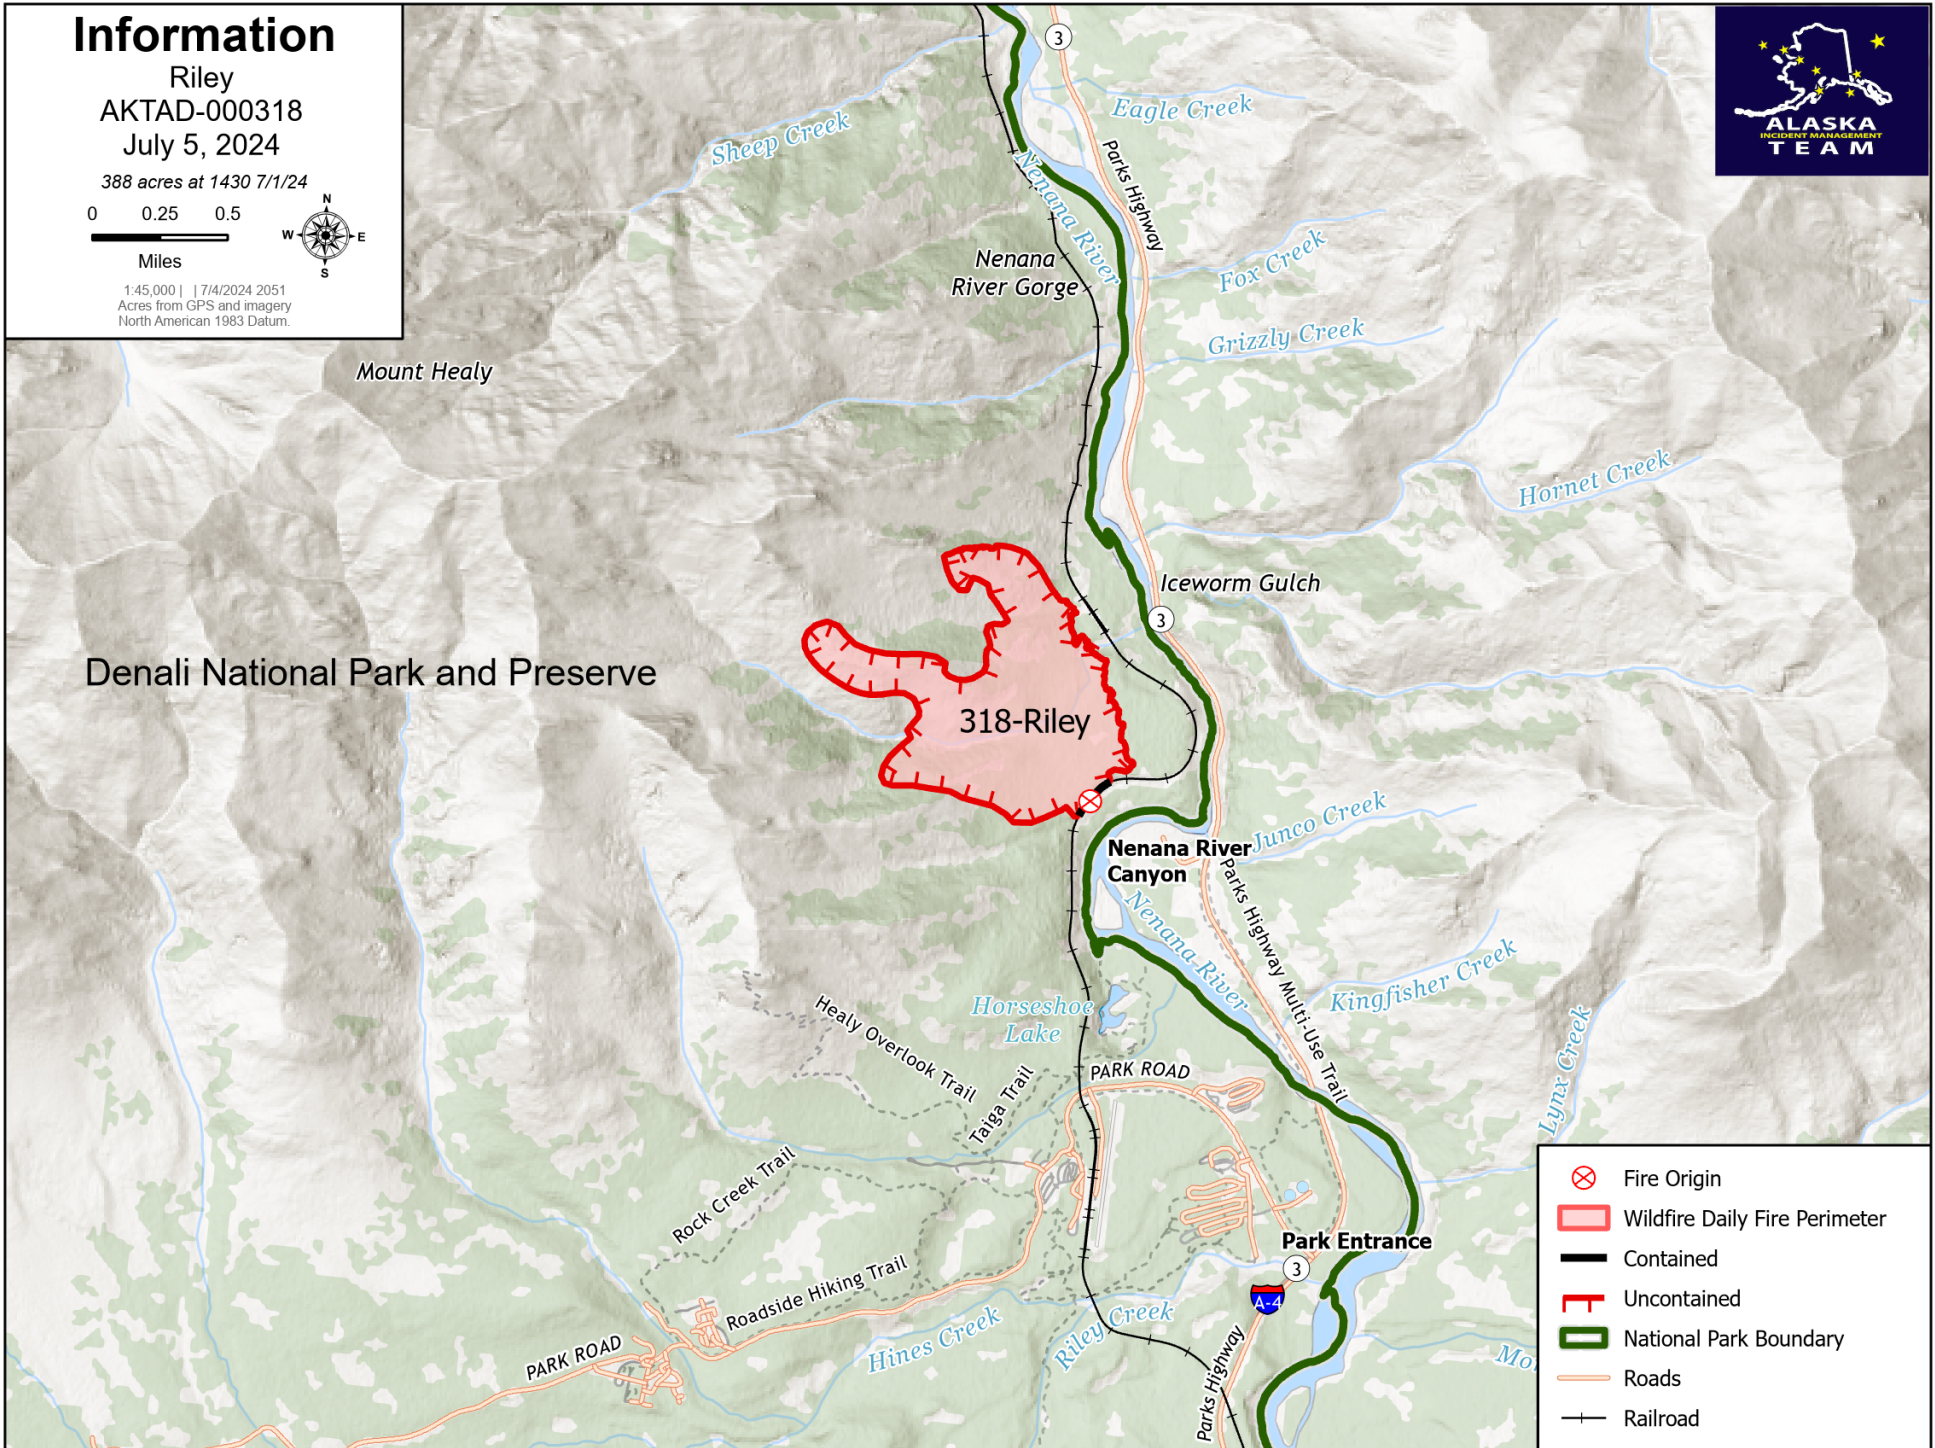

Information

Riley
AKTAD-000318
July 5, 2024

388 acres at 1430 7/1/24

0 0.25 0.5

Miles

- ⊗ Fire Origin
- ▭ Wildfire Daily Fire Perimeter
- Contained
- - - Uncontained
- ▬ National Park Boundary
- Roads
- Railroad